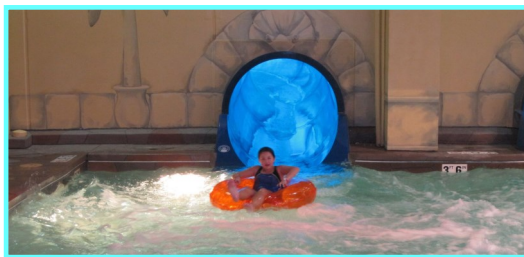

FOR CHILDREN GOING INTO GRADES 1-6

Enjoy a Field Trip each day!

Important Information

- The Summer Vacation Camp offers a fun and exciting field trip each day. Sports, arts and crafts, and inside games are offered before and after field trips. Lunch is provided each day. You are welcome to send a lunch if you prefer.
- Two locations will be offered in 2023 including June 26 - July 7 at Lower Falls Community Center and August 14 - 25 at Emerson Community Center.
- Campers may sign up for individual days or for the full week, for any number of days or weeks they are interested in. Standard and extended day hours are offered each day. Registration opens February 1st for Newton Residents.
- Trips run rain or shine. We will have a back up activity in case of severe weather if we can't do the planned trip. Trip locations are tentative and may change.
- Please be mindful of the trips offered and your child's interest/ability to participate in those trips.
- A detailed confirmation with trip and lunch information along will be sent closer to the start of the program. Trip locations are tentative and may change.

Enjoy a Field Trip each day! Trips are tentative and may change.

At Lower Falls Community Center in Newton Lower Falls

<p>June 26</p>  <p>Boston Bowl Bowling & Arcade</p>	<p>27</p>  <p>Strawberry Picking and Playground</p>	<p>28</p>  <p>New England Aquarium</p>	<p>29</p>  <p>Laser Tag & Inflatable Air Park</p>	<p>30</p>  <p>Candy Camp at Hebert's Mansion</p>
<p>July 3</p>  <p>Arcade Games And Laser Tag</p>	<p>4</p> <p>No Camp Happy 4th of July</p>	<p>5</p>  <p>Mini Golf, Go Karts, Bumper Cars & More</p>	<p>6</p>  <p>Painting Party</p>	<p>7</p>  <p>Indoor Playground & Swimming</p>