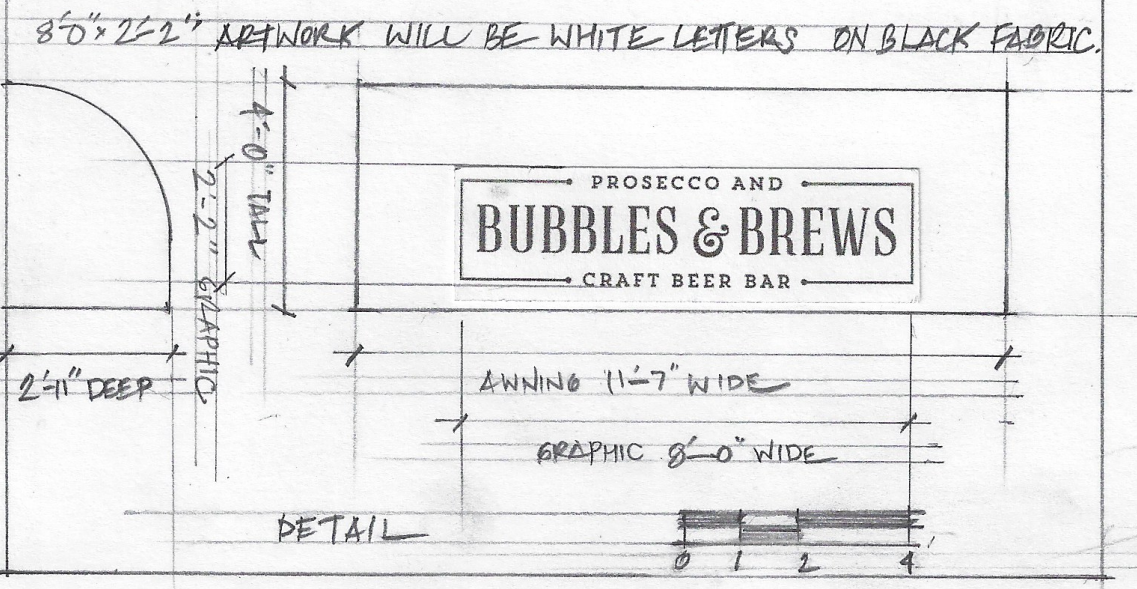

AWNING RE-WRAP PROPOSAL for 628 COMMONWEALTH AVE, NEWTON

Property Image 7

Previous

Next

Property Sketch

Show On Map

8'-0" x 2'-2" ARTWORK WILL BE WHITE LETTERS ON BLACK FABRIC.

PROSECCO AND BUBBLES & BREWS CRAFT BEER BAR

AWNING 11'-7" WIDE

GRAPHIC 8'-0" WIDE

DETAIL

3 Recessed entrances

11'-7" WIDE

4'-0" TALL

SITE PLAN

Show On Map