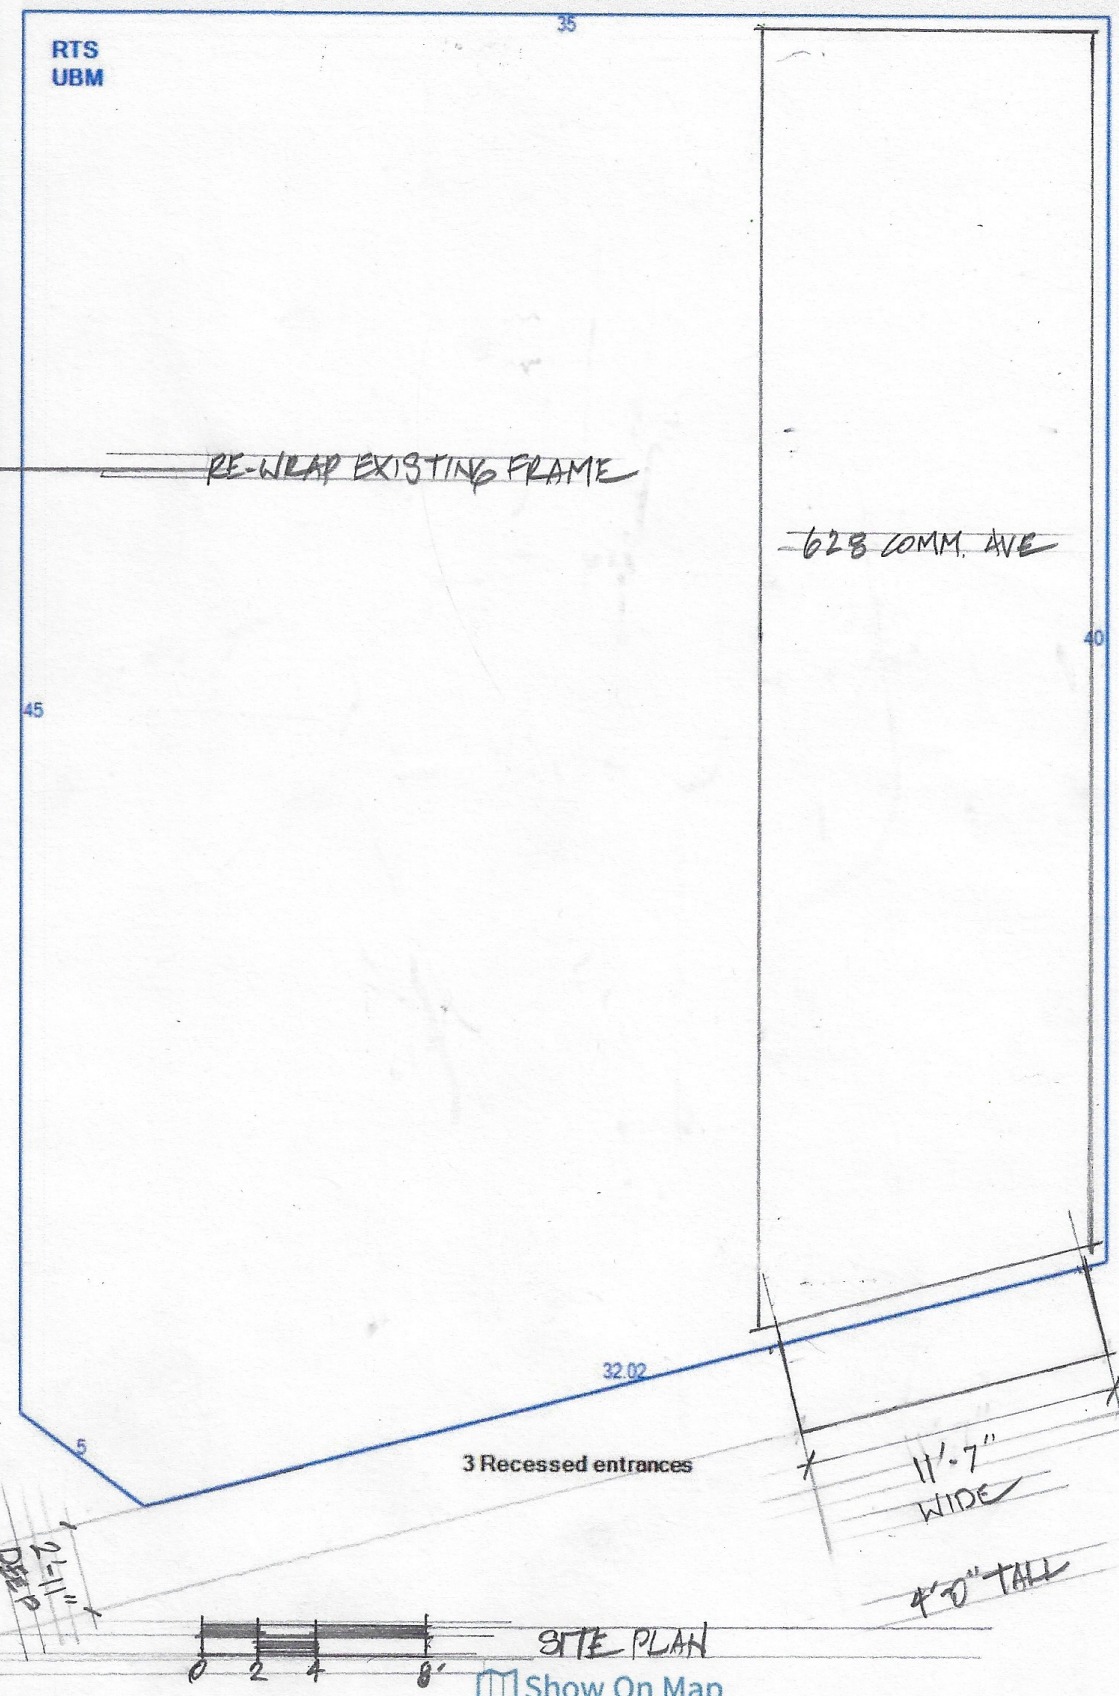

AWNING RE-WRAP PROPOSAL for 628 COMMONWEALTH AVE, NEWTON

Property Image 7

Previous

Next

Property Sketch

Show On Map

8'-0" x 2'-2" ARTWORK WILL BE WHITE LETTERS ON BLACK FABRIC.

PROSECCO AND BUBBLES & BREWS CRAFT BEER BAR

AWNING 11'-7" WIDE

GRAPHIC 8'-0" WIDE

DETAIL

3 Recessed entrances

11'-7" WIDE

4'-0" TALL

SITE PLAN

Show On Map