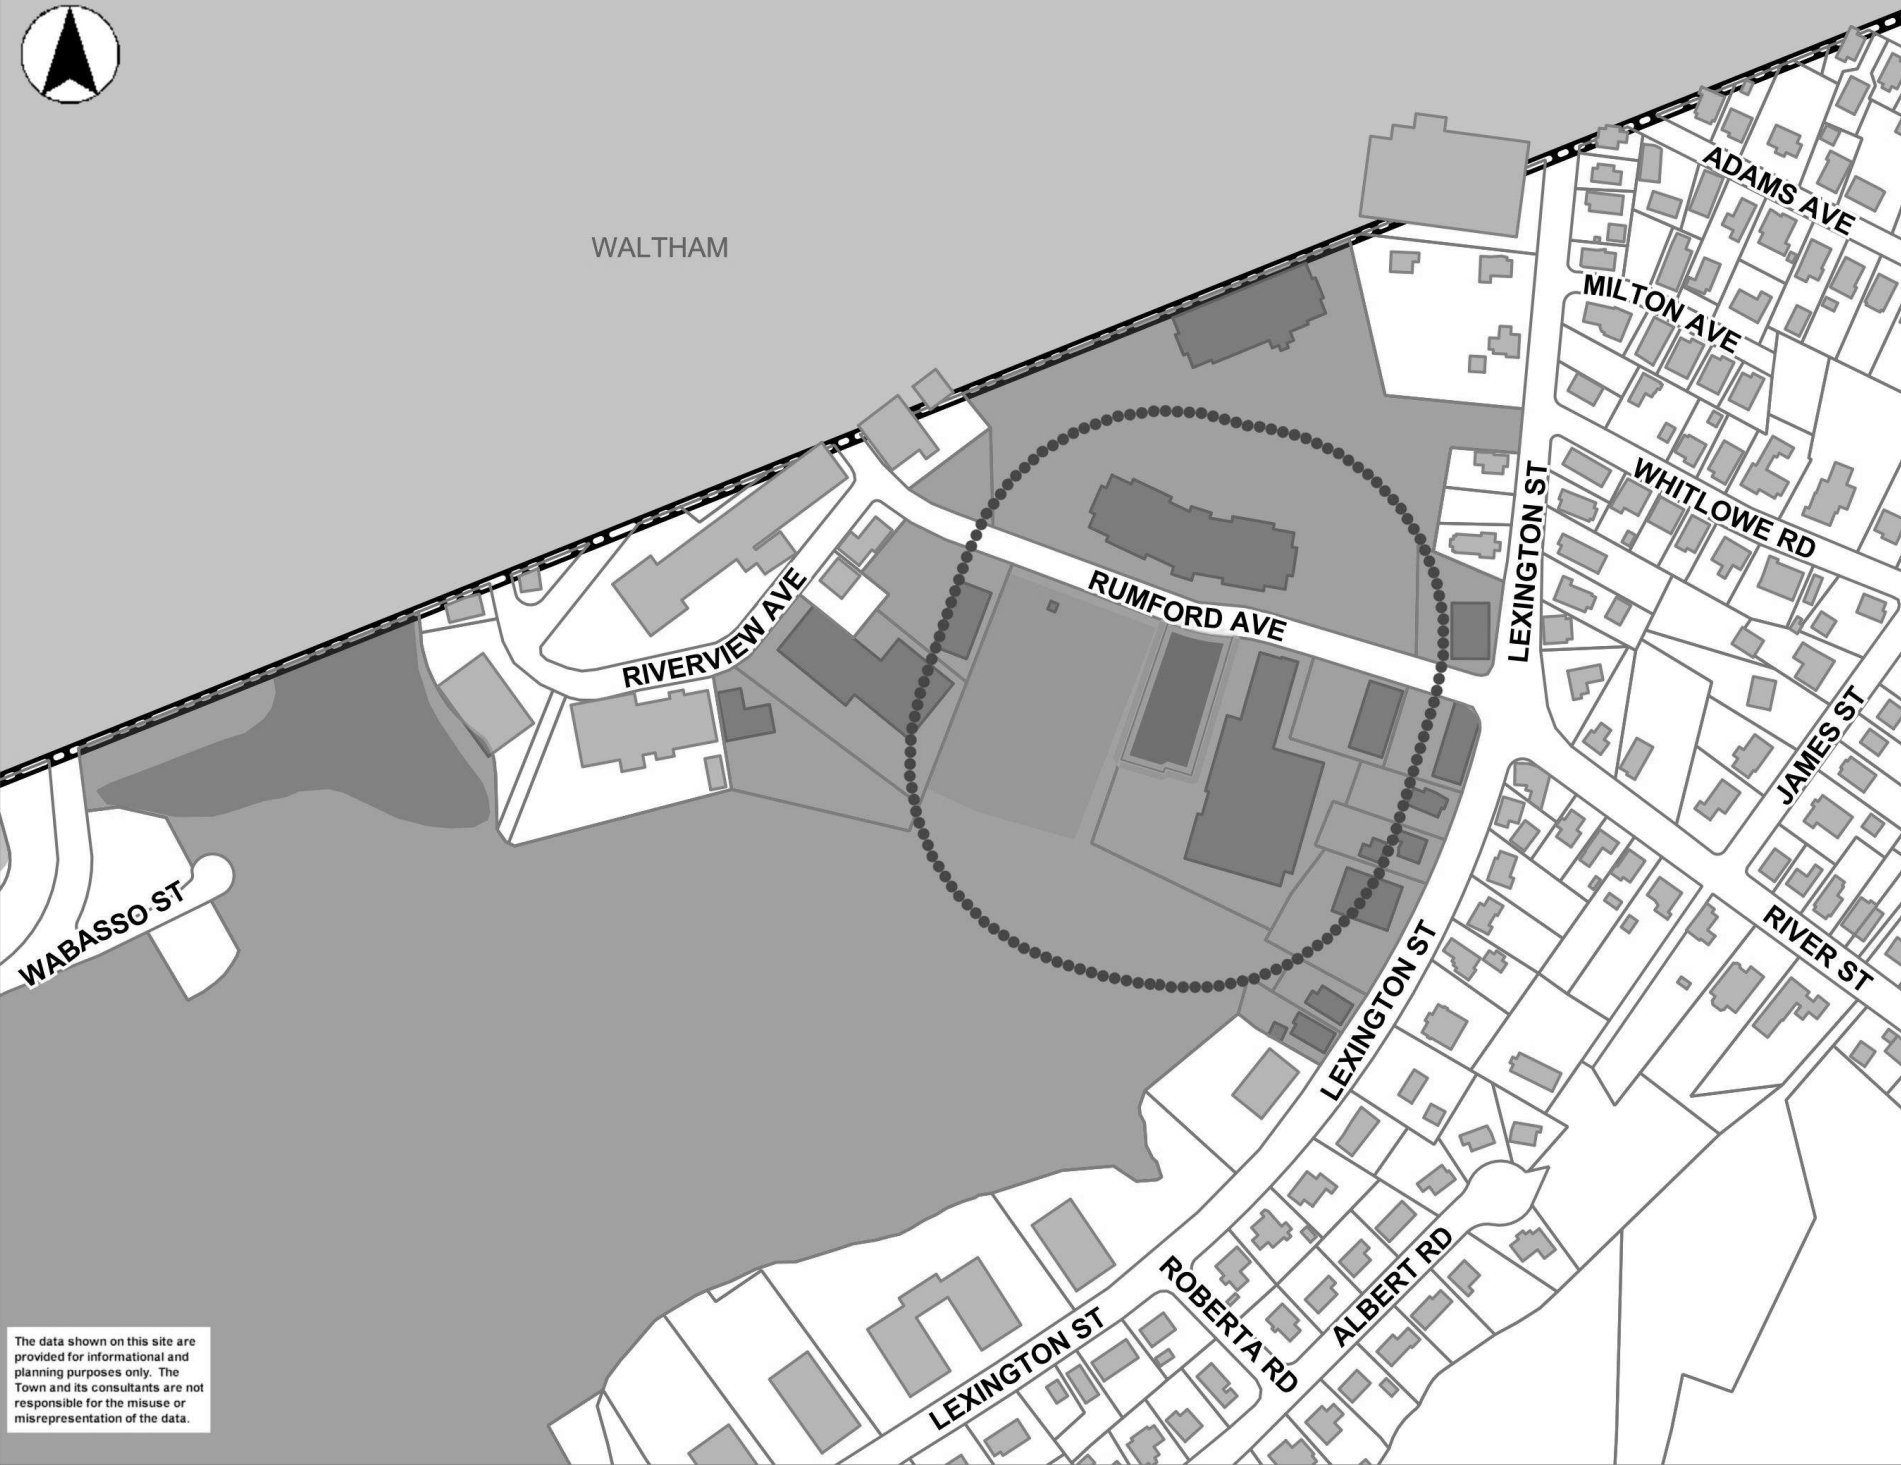

WALTHAM

- Address Numbers
- Buildings
- Parcels
- Parking Lots
- EOP
- MA Highways
  - Interstate
  - US Highway
  - Numbered Routes
- Streets
- Town Boundary
- Abutting Towns (Opaque)
- Abutting Towns
- Streams
- Surface Water

0 390 780 ft

Printed on 01/10/2023 at 04:11 PM