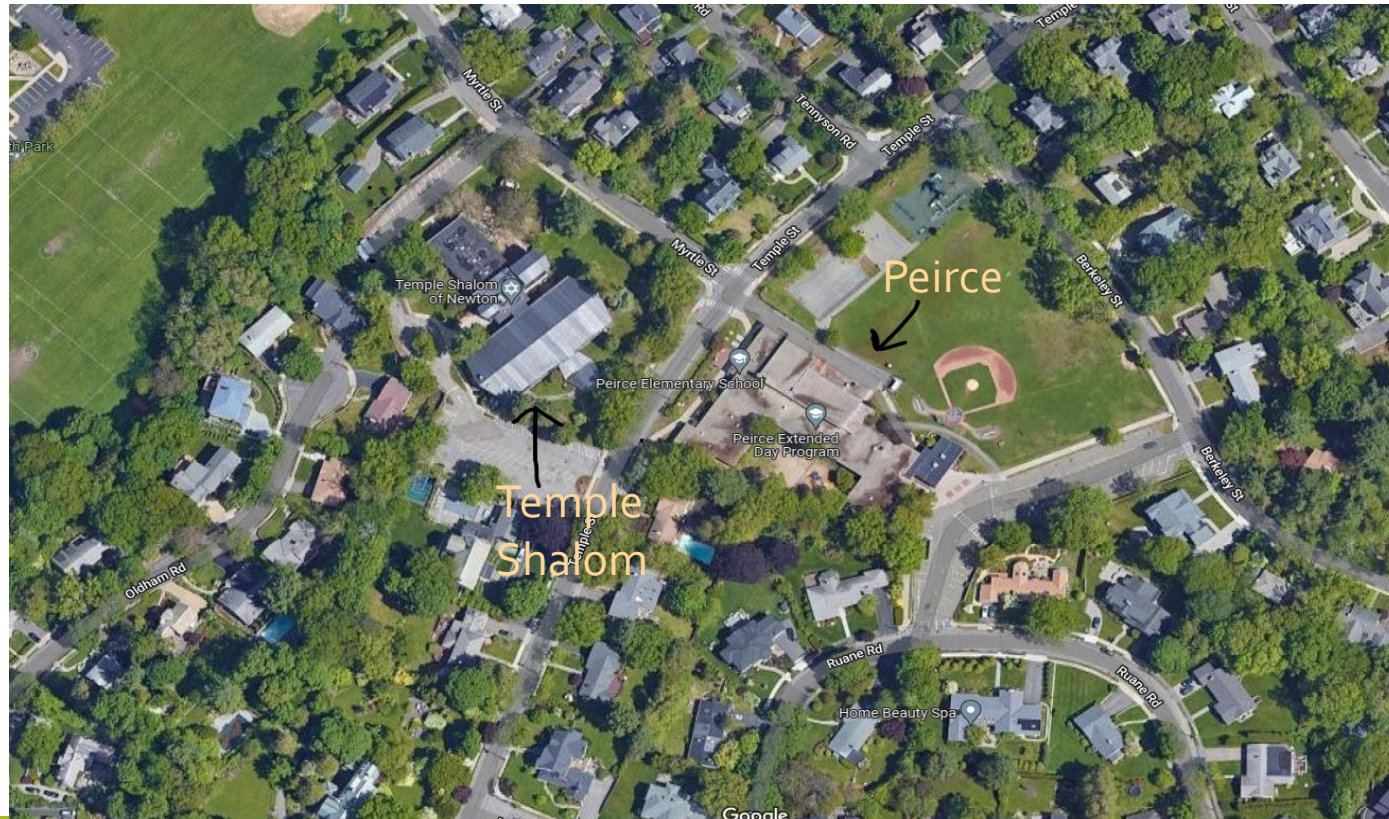

**POLLING LOCATION
CHANGE FOR WARD 3
PRECINCT 2**

Peirce Elementary School

To

Temple Shalom

#28-23 Request to move Ward 3, Precinct 2 Polling Location

THE CITY CLERK requesting that the Ward 3, Precinct 2 polling location, currently located at the Peirce School at 170 Temple Street, be relocated to Temple Shalom, 175 Temple Street.

Entrances

Location of the Two Buildings

ADA ACCESSIBILITY OF PATHWAYS – TEMPLE SHALOM

Parking

The Voting area

Left Side of Room

Middle of room

Right side of room